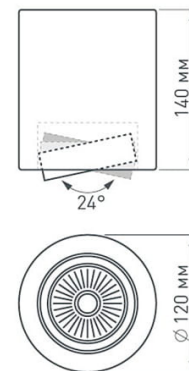

SP-FOCUS-R120-16W 3000K WH 021065

TECHNICAL DATA

Mounting type	surface
Mounting location	ceiling
Luminous flux	1440 lm
Luminous efficacy	90 lm/W
Correlated color temperature	3000 K
Color rendering index (CRI)	> 80
Distribution direction	direct
Frame color	white
Luminous intensity distribution	24° - symmetrical
Voltage	230 V
Power	16 W
Wired lighting control	ON/OFF
IP Code	IP20
Housing material	metal
Shape	round
Dimensions	Ø120x140 mm
Weight	1,24kg
Warranty	3 years
Declaration of conformity	TC RU C-CN.AB72.B.01920
EU certificate	BSTXD200813894702EC

DRAFT

Mounting type

Distribution direction