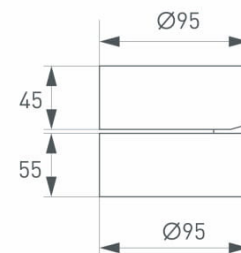

SP-RONDO-FLAP-R95-16W 4000K BK 028157

TECHNICAL DATA

Mounting type	surface
Mounting location	ceiling
Luminous flux	1120 lm
Luminous efficacy	70 lm/W
Correlated color temperature	4000 K
Color rendering index (CRI)	> 90
Distribution direction	direct
Frame color	black
Luminous intensity distribution	110° - symmetrical
Voltage	230 V
Power	16 W
Wired lighting control	ON/OFF
IP Code	IP40
Housing material	metal
Shape	round
Dimensions	Ø95x100 mm
Weight	0,80 kg
Warranty	3 years
Declaration of conformity	TC RU C-CN.AB72.B.01920
EU certificate	BSTXD200813894702EC

DRAFT

Mounting type

Distribution direction