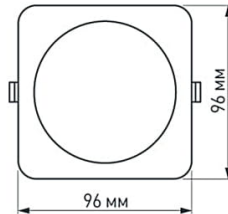

LTD-96x96SOL-BK-10W 4000K BK 022008

**TECHNICAL DATA**

Mounting type	recessed
Mounting location	ceiling
Luminous flux	700 lm
Luminous efficacy	70 lm/W
Correlated color temperature	4000 K
Color rendering index (CRI)	> 80
Distribution direction	direct
Frame color	black
Luminous intensity distribution	120° - symmetrical
Voltage	230 V
Power	10 W
Wired lighting control	ON/OFF
IP Code	IP44
Housing material	PC
Shape	square
Dimensions	Ø96x42 mm
Weight	0,37 kg
Warranty	3 years
Declaration of conformity	TC RU C-CN.AB72.B.01920
EU certificate	BSTXD200813894702EC

**DRAFT**

**Mounting type**

**Distribution direction**