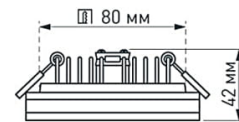

LTD-96x96SOL-BK-10W 4000K BK 022008

**TECHNICAL DATA**

Mounting type	recessed
Mounting location	ceiling
Luminous flux	700 lm
Luminous efficacy	70 lm/W
Correlated color temperature	4000 K
Color rendering index (CRI)	> 80
Distribution direction	direct
Frame color	black
Luminous intensity distribution	120° - symmetrical
Voltage	230 V
Power	10 W
Wired lighting control	ON/OFF
IP Code	IP44
Housing material	PC
Shape	square
Dimensions	Ø96x42 mm
Weight	0,37 kg
Warranty	3 years
Declaration of conformity	TC RU C-CN.AB72.B.01920
EU certificate	BSTXD200813894702EC

**DRAFT**

**Mounting type**

**Distribution direction**