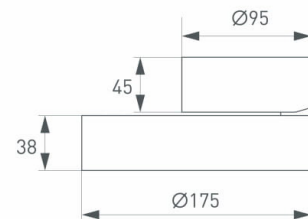

SP-RONDO-FLAP-R175-16W 4000K BK 028163

TECHNICAL DATA

Mounting type	surface
Mounting location	ceiling
Luminous flux	1328 lm
Luminous efficacy	83 lm/W
Correlated color temperature	4000 K
Color rendering index (CRI)	> 90
Distribution direction	direct
Frame color	black
Luminous intensity distribution	110° - symmetrical
Voltage	230 V
Power	16 W
Wired lighting control	ON/OFF
IP Code	IP40
Housing material	metal
Shape	round
Dimensions	Ø175x85 mm
Weight	1,35 kg
Warranty	3 years
Declaration of conformity	TC RU C-CN.AB72.B.01920
EU certificate	BSTXD200813894702EC

DRAFT

Mounting type

Distribution direction