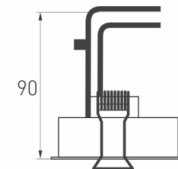

CL-SIMPLE-R78-9W 4000K WH 028146

TECHNICAL DATA

Mounting type	recessed
Mounting location	ceiling
Luminous flux	630 lm
Luminous efficacy	70 lm/W
Correlated color temperature	4000 K
Color rendering index (CRI)	> 90
Distribution direction	direct
Frame color	white
Luminous intensity distribution	45° - symmetrical
Voltage	230 V
Power	9 W
Wired lighting control	ON/OFF
IP Code	IP20
Housing material	metal
Shape	round
Dimensions	Ø78x90 mm
Weight	0,33 kg
Warranty	3 years
Declaration of conformity	TC RU C-CN.AB72.B.01920
EU certificate	BSTXD200813894702EC

DRAFT

Mounting type

Distribution direction