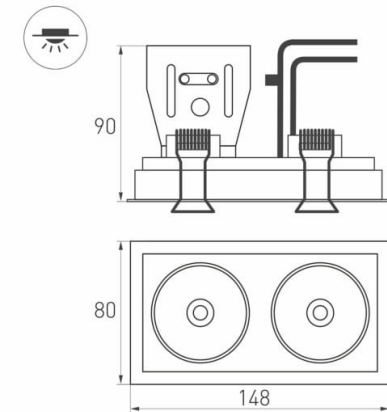

CL-SIMPLE-S148x80-2x9W 3000K WH 026876

TECHNICAL DATA

Mounting type	recessed
Mounting location	ceiling
Luminous flux	1260 lm
Luminous efficacy	70 lm/W
Correlated color temperature	3000 K
Color rendering index (CRI)	> 90
Distribution direction	direct
Frame color	white
Luminous intensity distribution	45° - symmetrical
Voltage	230 V
Power	18 W
Wired lighting control	ON/OFF
IP Code	IP20
Housing material	metal
Shape	rectangle
Dimensions	148x80x90 mm
Weight	0,60 kg
Warranty	3 years
Declaration of conformity	TC RU C-CN.AB72.B.01920
EU certificate	BSTXD200813894702EC

DRAFT

Mounting type

Distribution direction